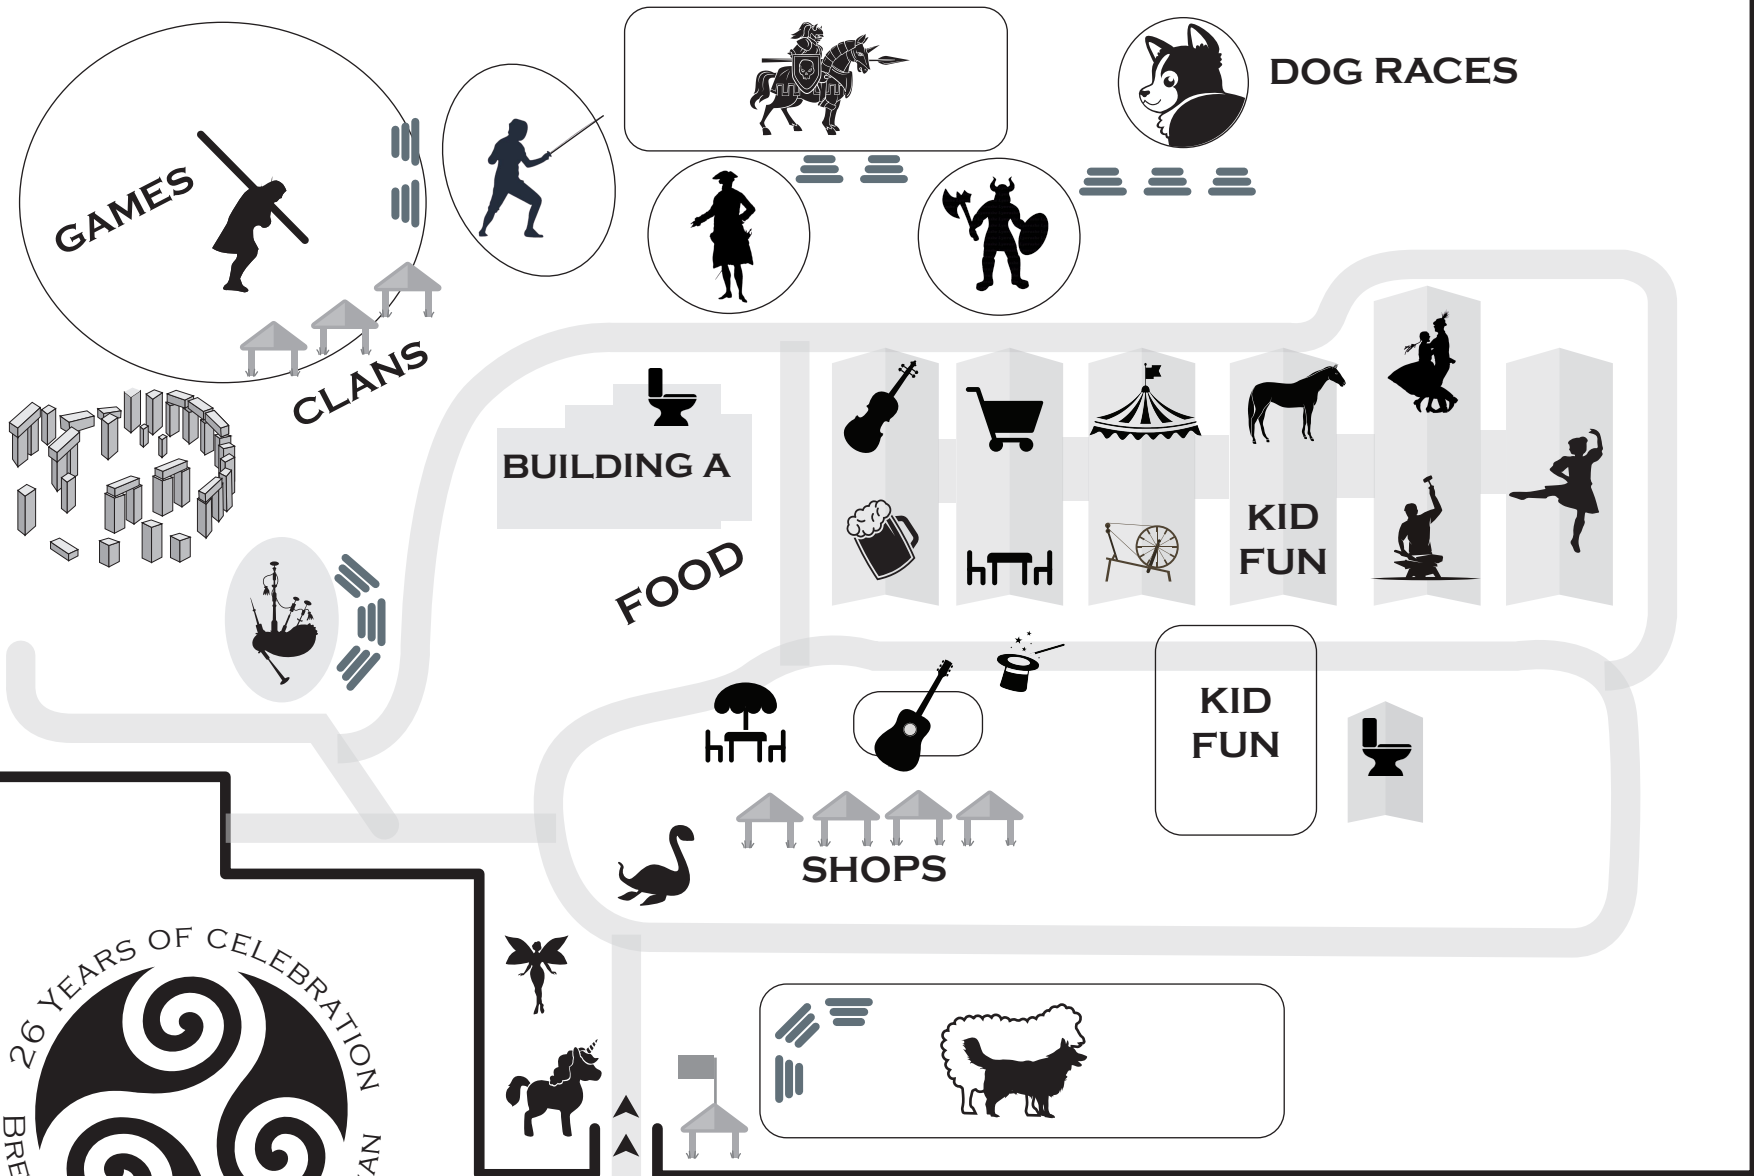

ANN ARBOR-SALINE ROAD

SALINE CELTIC FESTIVAL 2023

 PARKING LOT